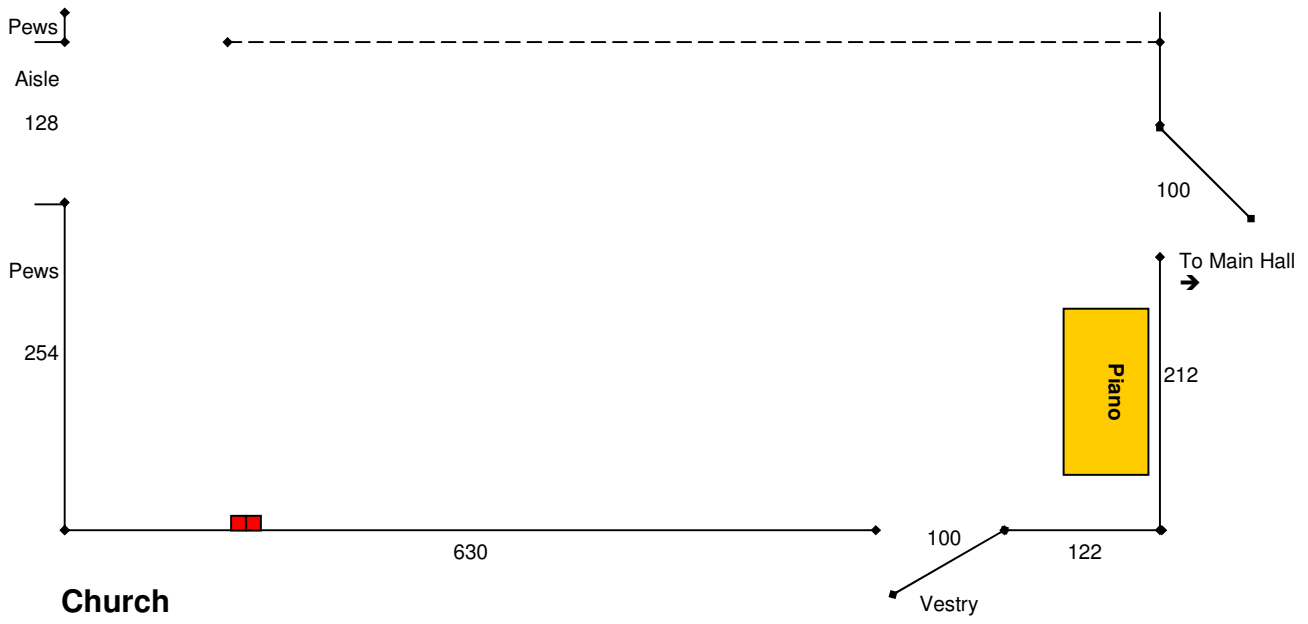

570

Parlour

1cm ≡ 0.0175cms
on plan

Piano

Centenary Room

1cm ≡ 0.0175cms
on plan

Church
(outside Vestry)

1cm ≡ 0.0175cms
on plan