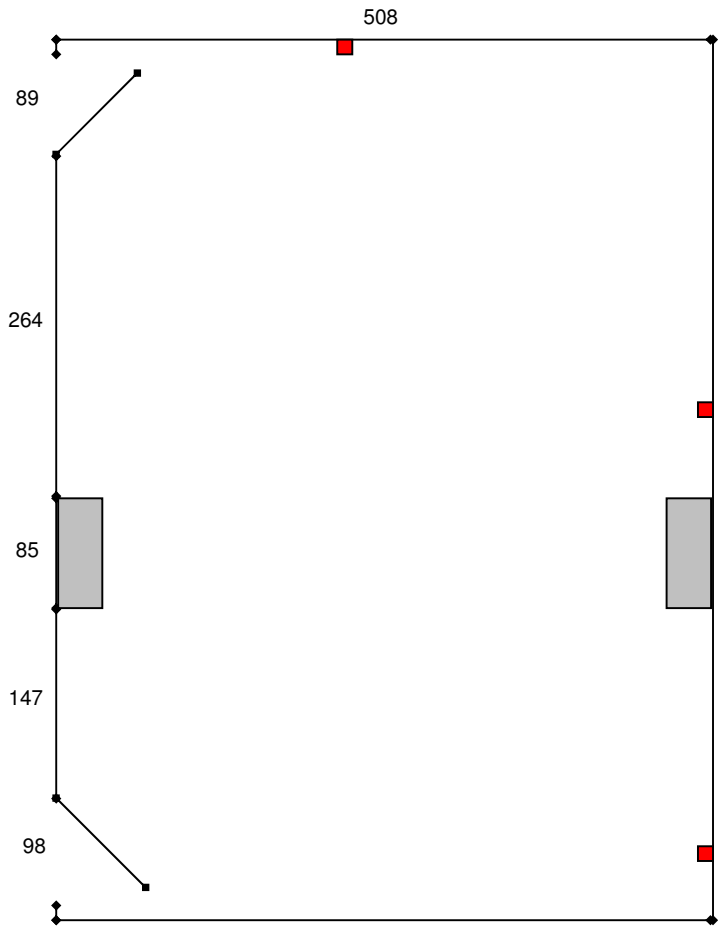

Memorial Hall

1cm \equiv 0.0175cms
on plan

Middle Hall

1cm ≡ 0.0175cms
on plan

Folding
partition

89

508

264

85

147

98

413

95

44

86

44

570

Parlour

1cm ≡ 0.0175cms
on plan

Piano

Centenary Room

1cm ≡ 0.0175cms
on plan

Church
(outside Vestry)

1cm ≡ 0.0175cms
on plan