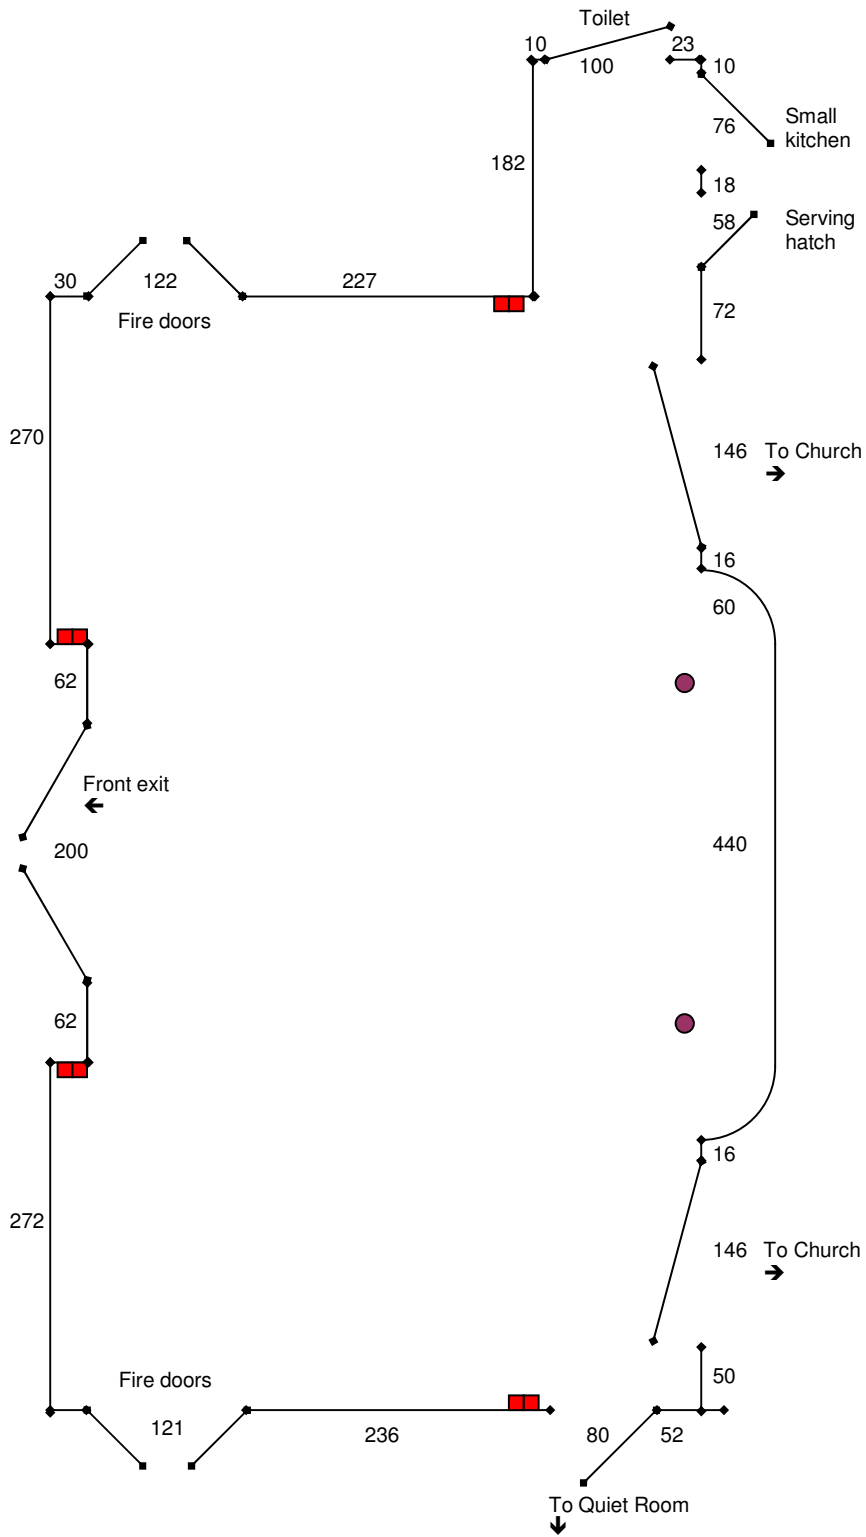

Memorial Hall

1cm \equiv 0.0175cms
on plan

Middle Hall

1cm ≡ 0.0175cms
on plan

Folding
partition

89

508

264

85

147

98

413

95

44

86

44

570

Parlour

1cm ≡ 0.0175cms
on plan

Piano

Centenary Room

1cm ≡ 0.0175cms
on plan

Church
(outside Vestry)

1cm ≡ 0.0175cms
on plan